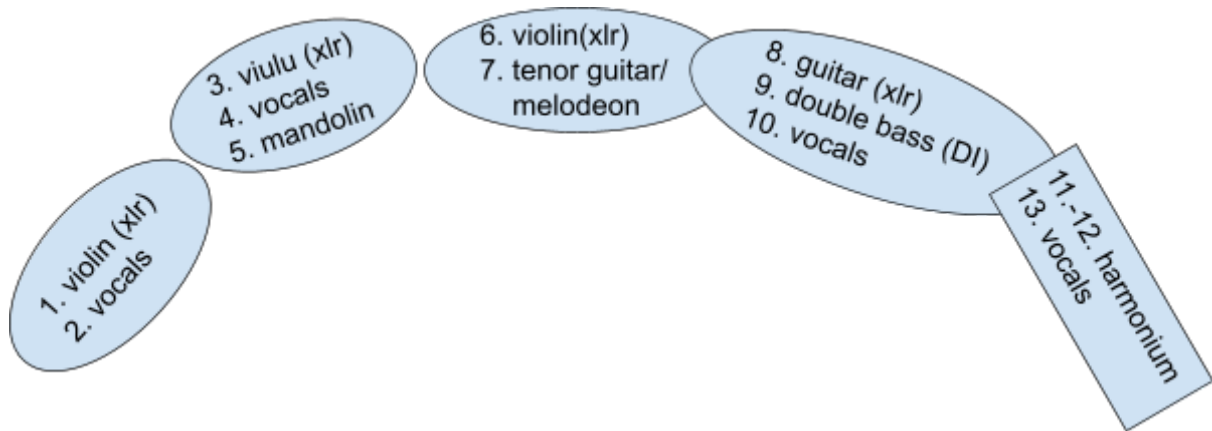

TALLARI

TECHNICAL RIDER

Contact: Sampo Korva +358 505143307

Input list

1.	violin	xlr 48v.	
2.	vocals		
3.	violin	xlr 48v.	
4.	vocals		
5.	mandolin		(optional)
6.	violin	xlr 48v.	
7.	tenor guitar/ melodeon		
8.	guitar	xlr 48v.	(optional)
9.	double bass	DI	(optional)
10.	vocals		
11.-12.	harmonium	preferably	2 microphones
13.	vocals		

Equipmet:

2 chairs without arm rests

4 vocal microphones

4 instrument microphones

Note: This is Tallari's maximal instrument selection for concerts outside Finland. We may also travel with a lighter selection according to our clients' wishes and logistic arrangements.